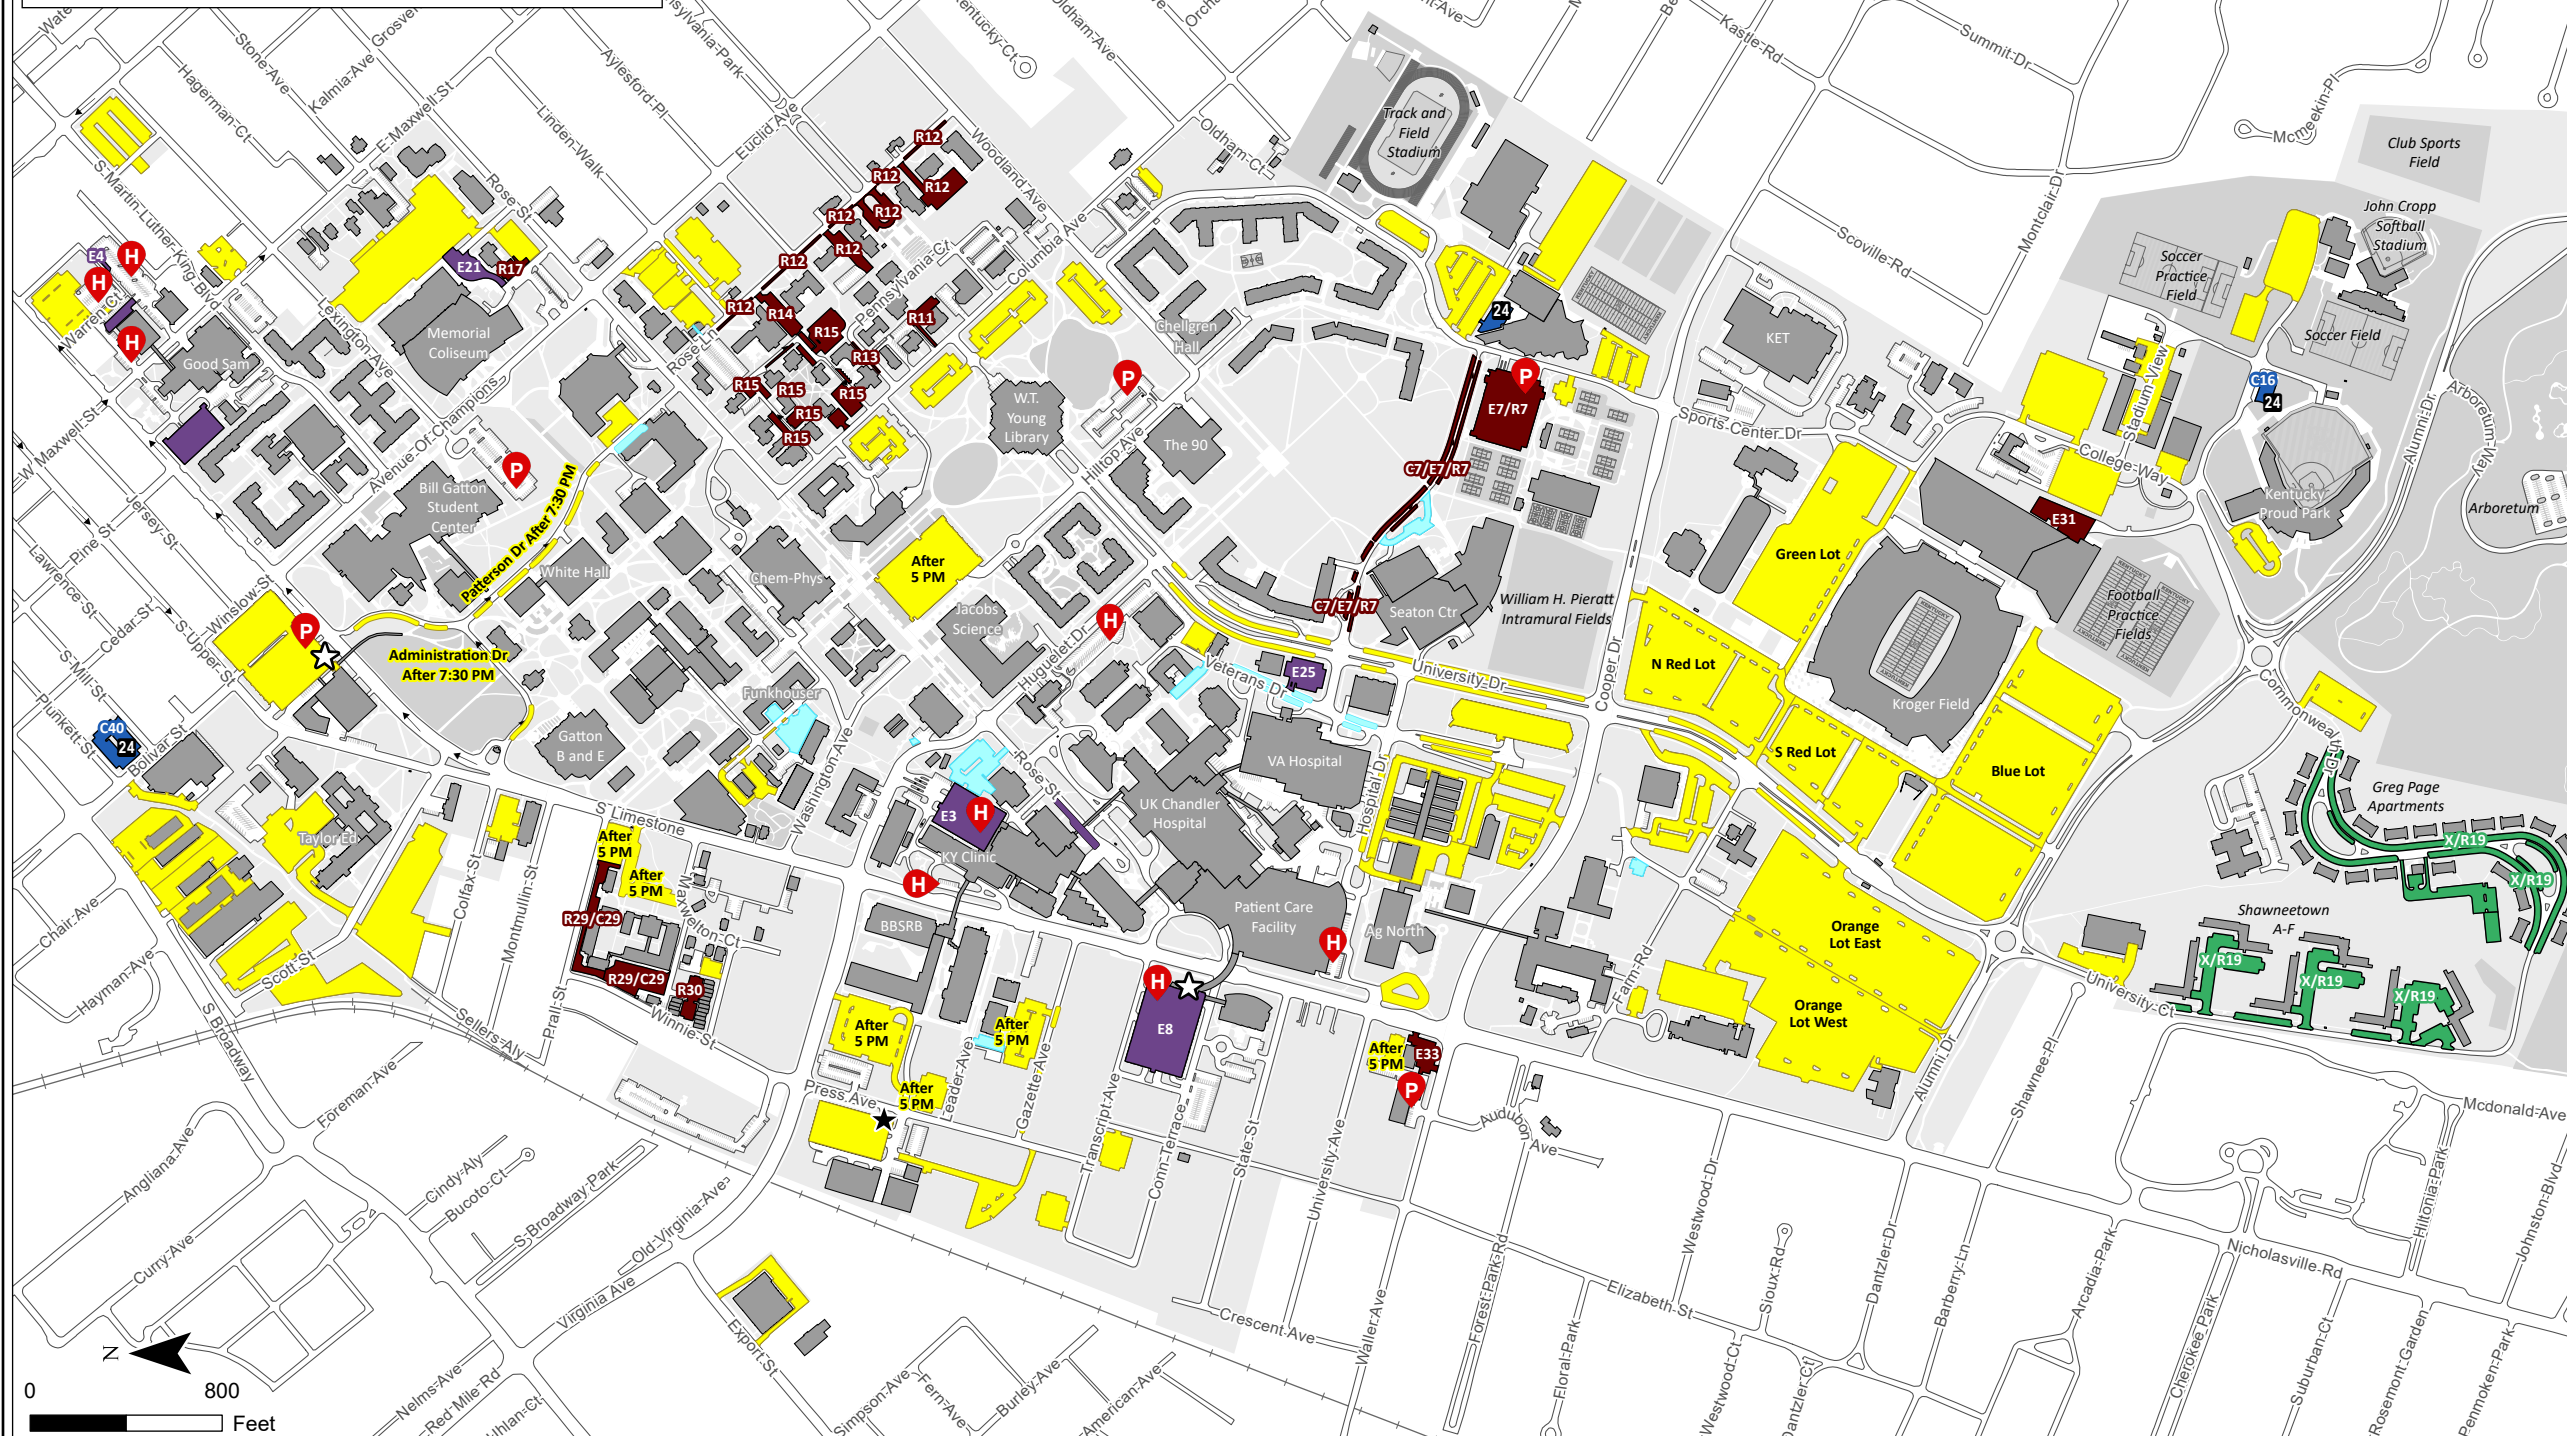

Campus Parking Map

Off-Peak

While we make every attempt to ensure that our maps are correct, please be aware that signage located at the entry to parking areas and any additional control signage, curb markings and other parking control devices within these areas takes precedence over maps and general campus information.

Parking Designation (authorized permits)

Permit Control:
3:30 p.m. - 7:30 p.m.
 Monday - Thursday
 (Unless Otherwise Noted)

Any Valid UK Permit

Intermediate

24 Hours
 Monday - Sunday

Reserved

Core

Remote

ADA Accessible
 (UK Permit)

24 Intermediate

Transportation Services
 Main Office

Transportation Services
 Office

Paid Visitor

UK HealthCare Visitor