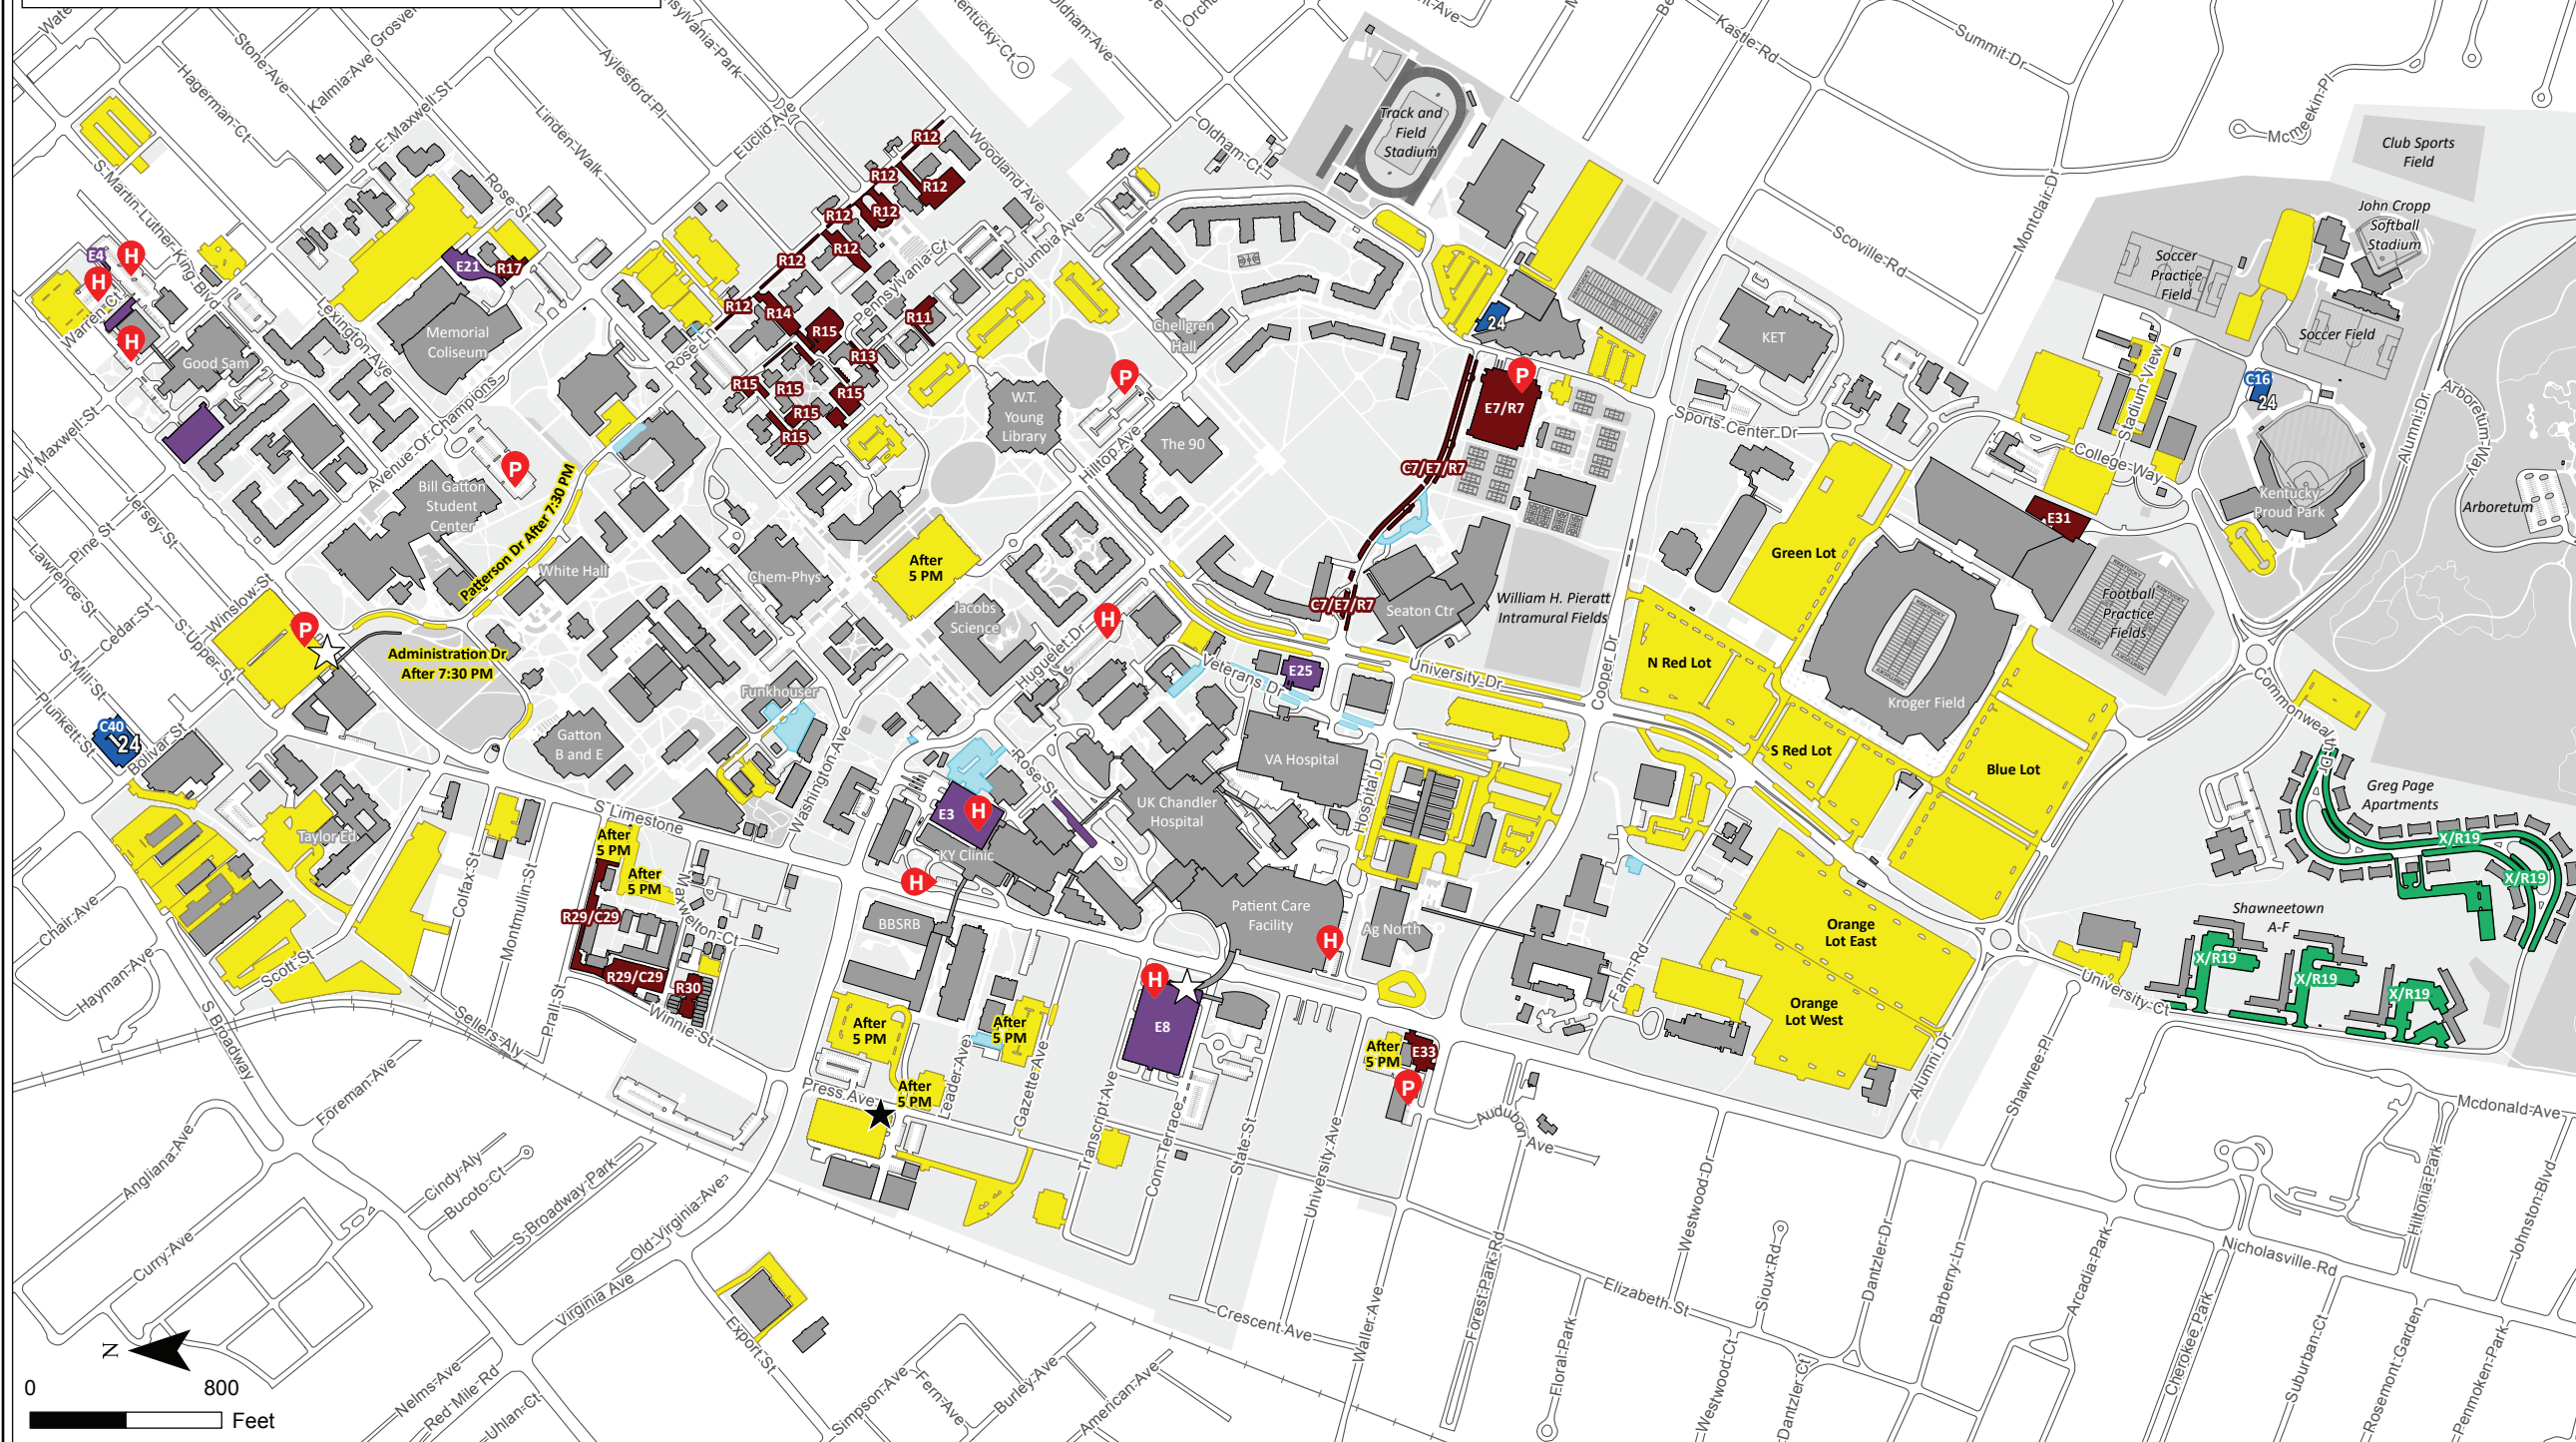

# Campus Parking Map

Off-Peak

While we make every attempt to ensure that our maps are correct, please be aware that signage located at the entry to parking areas and any additional control signage, curb markings and other parking control devices within these areas takes precedence over maps and general campus information.

## Parking Designation (authorized permits)

Permit Control:  
3:30 p.m. - 7:30 p.m.  
 Monday - Thursday  
 (Unless Otherwise Noted)

Any Valid UK Permit

Intermediate

24 Hours  
 Monday - Sunday

Reserved

Core

Remote

ADA Accessible  
 (UK Permit)

24 Intermediate

Transportation Services  
 Main Office

Transportation Services  
 Office

Paid Visitor

UK HealthCare Visitor