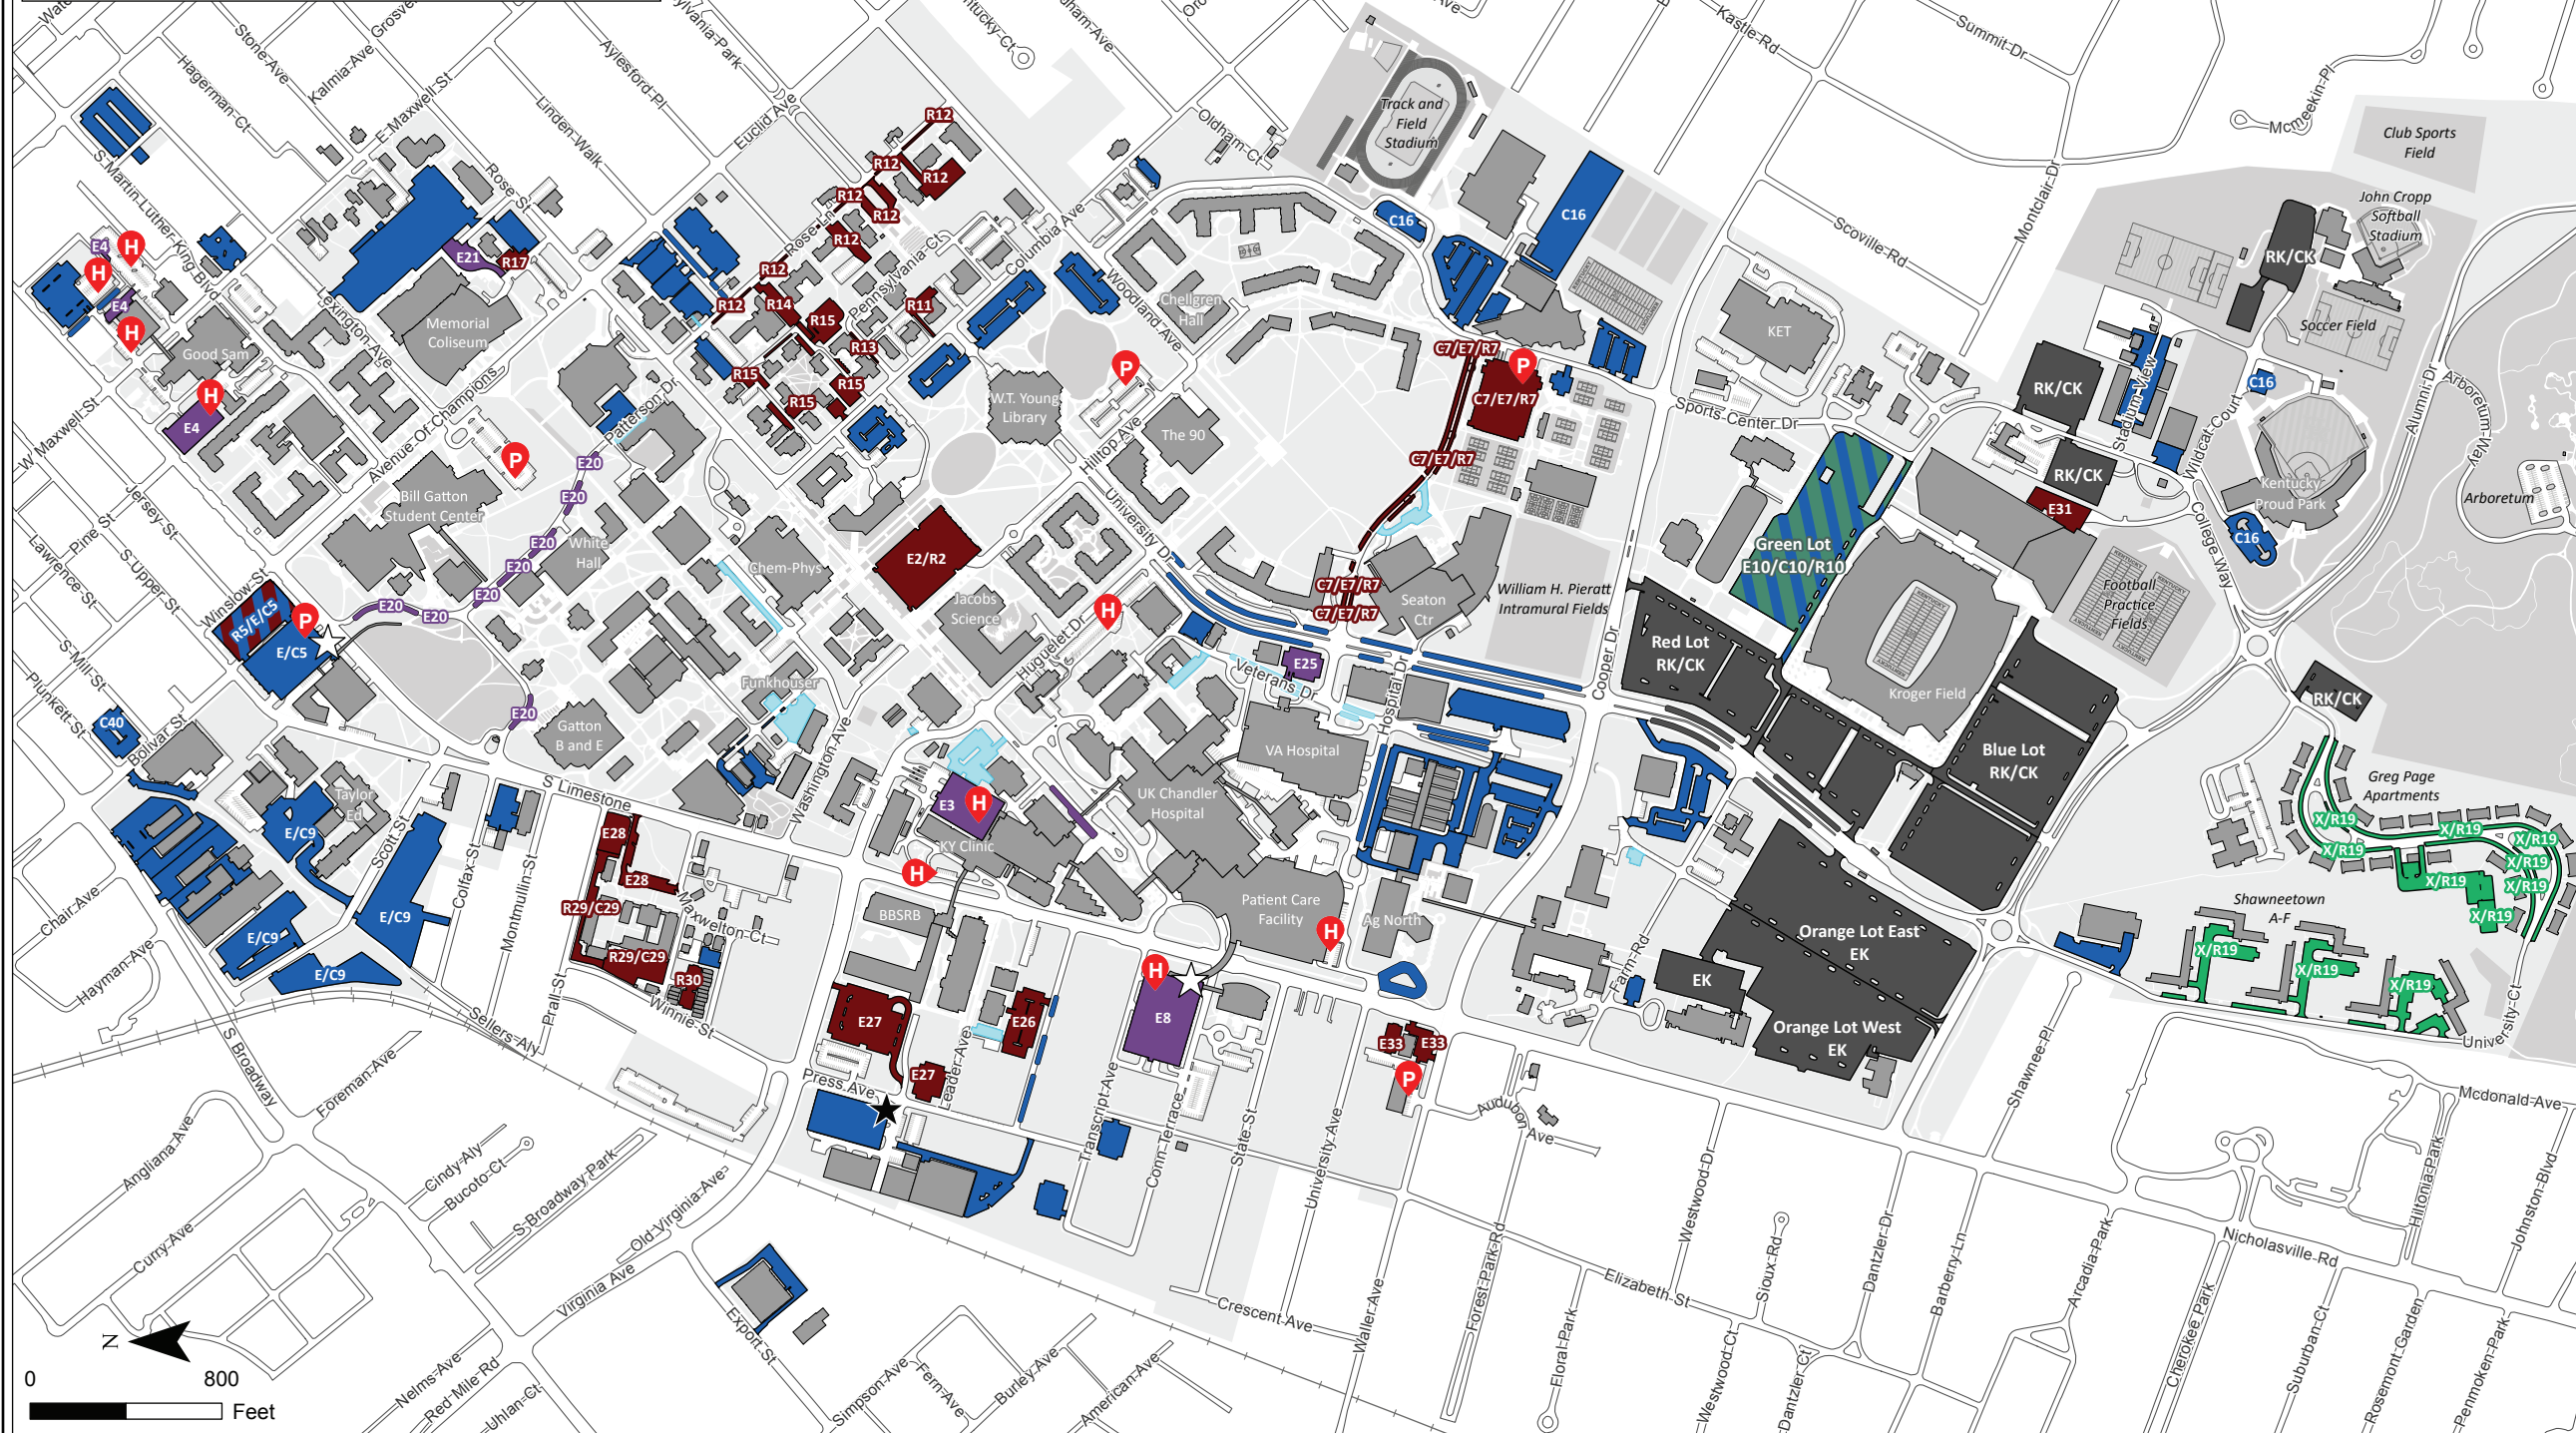

Campus Parking Map

Daytime Overall

While we make every attempt to ensure that our maps are correct, please be aware that signage located at the entry to parking areas and any additional control signage, curb markings and other parking control devices within these areas takes precedence over maps and general campus information.

Parking Designation (authorized permits)

Monday - Friday
 5:00 a.m. - 3:30 p.m.
 For parking designations for all other times, refer to the Off-Peak Map

- Reserved
- Core
- Intermediate
(E Permit Unless Otherwise Indicated)
- Periphery
- Remote
- ADA Accessible
(UK Permit)
- Bluegrass Community & Technical College (BCTC)
- ★ Transportation Services Main Office
- ☆ Transportation Services Office
- P Paid Visitor
- H UK HealthCare Visitor