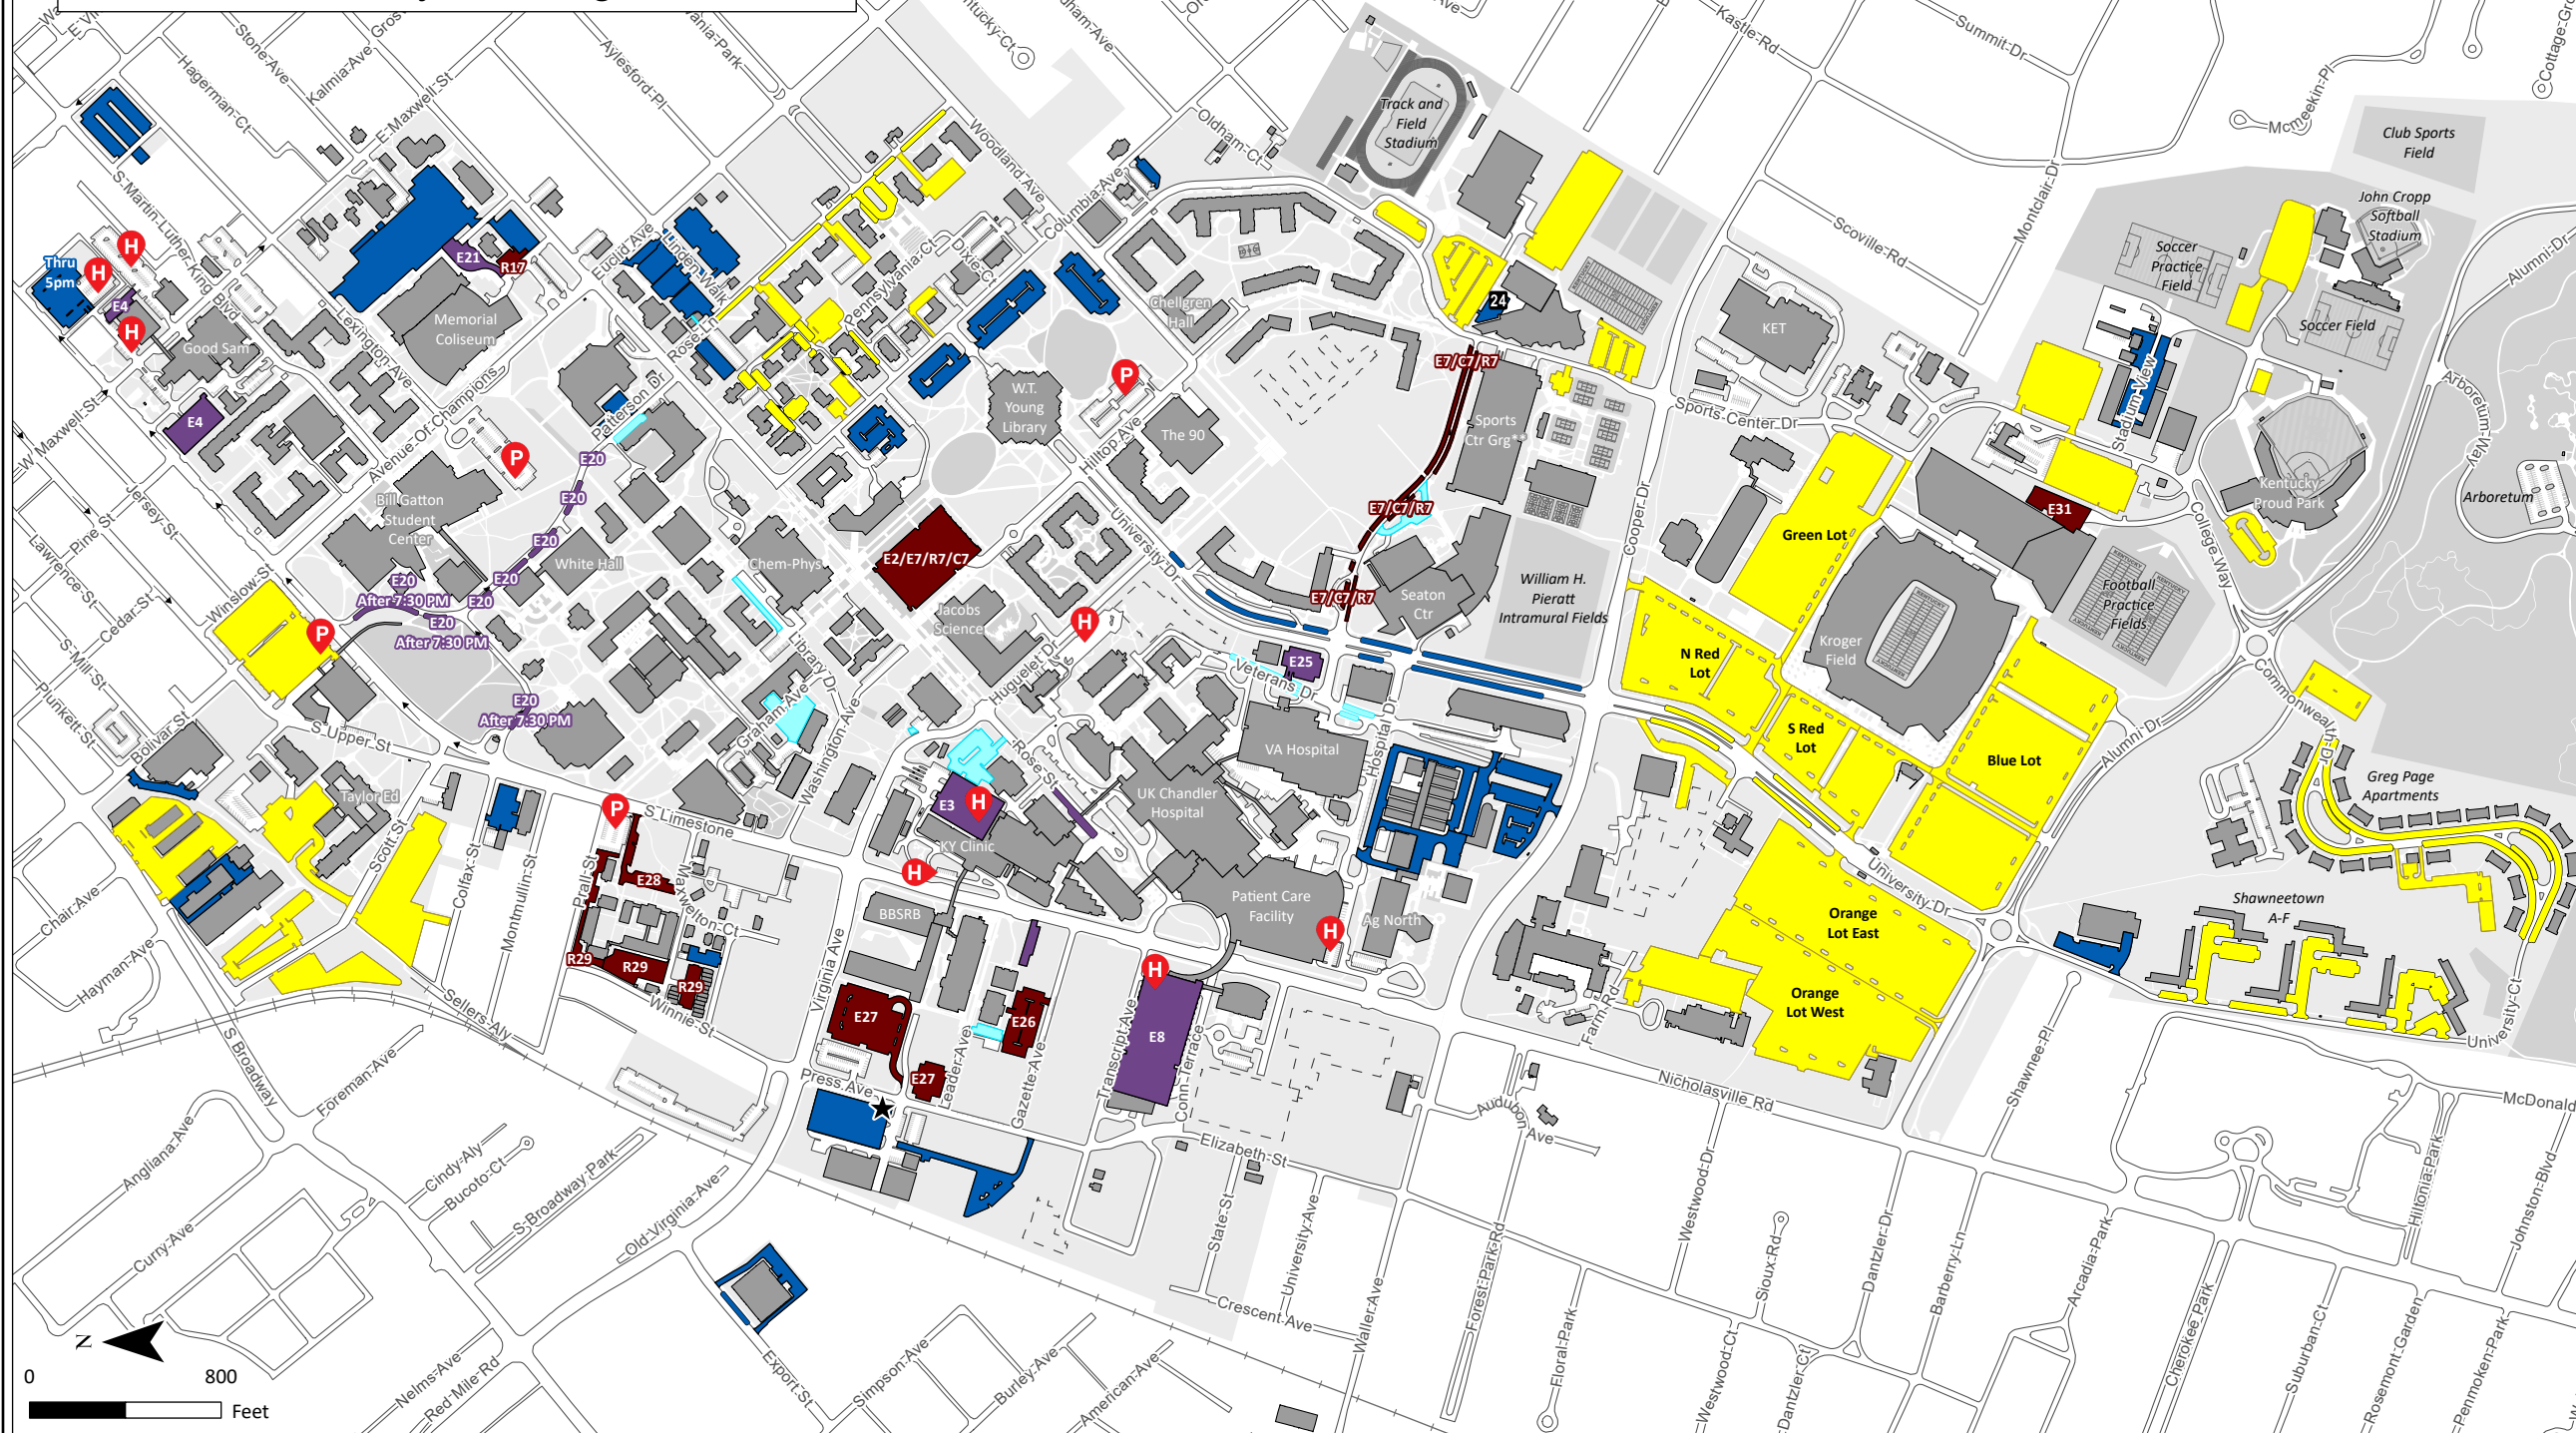

# Summer 2026 Parking Map

Effective May 11 – August 14

While we make every attempt to ensure that our maps are correct, please be aware that signage located at the entry to parking areas and any additional control signage, curb markings and other parking control devices within these areas takes precedence over maps and general campus information.

## Parking Designation (authorized permits)

### Parking Permit Control:

Monday - Friday  
5:00 a.m. - 5:00 p.m.

- Any Valid UK
- Intermediate\*

Monday - Sunday  
24 Hours

- Core (E2/E7/R7/C7, R17, R29, E26, E27, E28, E31)
- Reserved
- ADA Accessible (UK Permit)
- Paid Visitor
- H UK HealthCare Visitor
- ★ Transportation Services Office

\*Intermediate lots switch to "any valid permit" after 3:30 p.m. unless otherwise noted.

\*\*Sports Center Garage is closed over the summer due to construction.